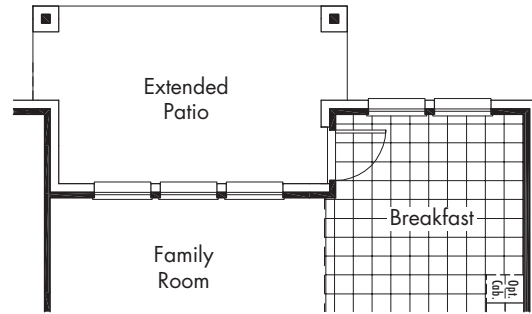

The Westbury (Elevation A)
shown with optional stone

The Westbury (Elevation B)
shown with optional stone

The Westbury (Elevation C)
shown with optional stone

The Westbury

Fireplace in Family Room Option
1275-50

Extended Patio Option
1500-25

Bay Window in Master Suite Option
1350-50

Box Bay Window in Master Suite Option
1350-55

Oversized Shower in lieu of Tub Master Bath Upgrade Option
1300-91

Separate Shower Master Bath Upgrade Option
1300-90

Lower Level

Upper Level