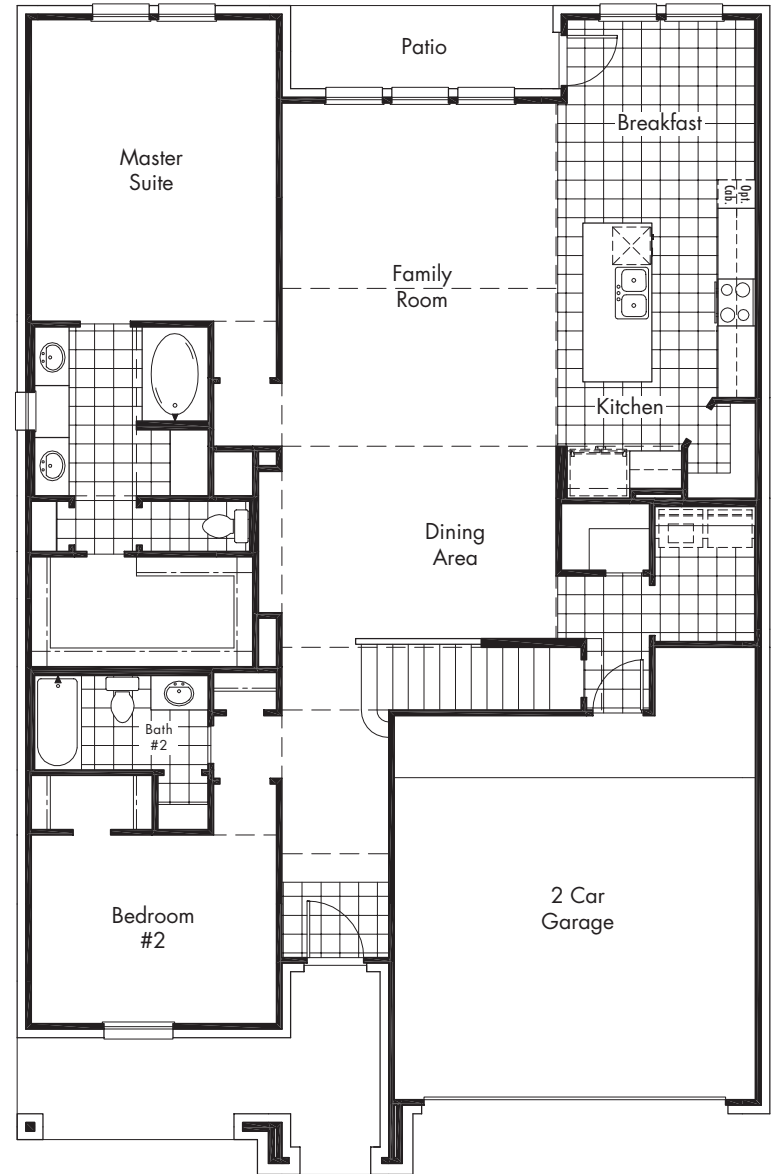

The Westbury (Elevation A)
shown with optional stone

The Westbury (Elevation B)
shown with optional stone

The Westbury (Elevation C)
shown with optional stone

The Westbury

Fireplace in Family Room Option
1275-50

Extended Patio Option
1500-25

Bay Window in Master Suite Option
1350-50

Box Bay Window in Master Suite Option
1350-55

Oversized Shower in lieu of Tub Master Bath Upgrade Option
1300-91

Separate Shower Master Bath Upgrade Option
1300-90

Lower Level

Upper Level