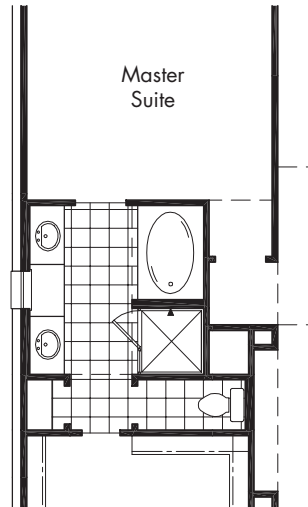

The Westbury (Elevation A)
shown with optional stone

The Westbury (Elevation B)
shown with optional stone

The Westbury (Elevation C)
shown with optional stone

The Westbury

Fireplace in Family Room Option
1275-50

Extended Patio Option
1500-25

Bay Window in Master Suite Option
1350-50

Box Bay Window in Master Suite Option
1350-55

Oversized Shower in lieu of Tub Master Bath Upgrade Option
1300-91

Separate Shower Master Bath Upgrade Option
1300-90

Lower Level

Upper Level