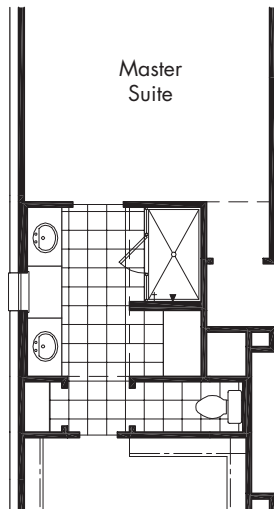

The Westbury (Elevation A)
shown with optional stone

The Westbury (Elevation B)
shown with optional stone

The Westbury (Elevation C)
shown with optional stone

The Westbury

Fireplace in Family Room Option
1275-50

Extended Patio Option
1500-25

Bay Window in Master Suite Option
1350-50

Box Bay Window in Master Suite Option
1350-55

Oversized Shower in lieu of Tub Master Bath Upgrade Option
1300-91

Separate Shower Master Bath Upgrade Option
1300-90

Lower Level

Upper Level