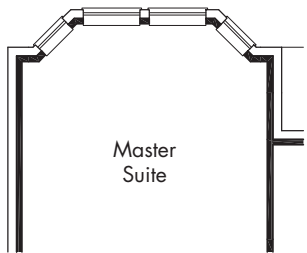

The Westbury (Elevation A)
shown with optional stone

The Westbury (Elevation B)
shown with optional stone

The Westbury (Elevation C)
shown with optional stone

The Westbury

Fireplace in Family Room Option
1275-50

Extended Patio Option
1500-25

Bay Window in Master Suite Option
1350-50

Box Bay Window in Master Suite Option
1350-55

Oversized Shower in lieu of Tub Master Bath Upgrade Option
1300-91

Separate Shower Master Bath Upgrade Option
1300-90

Lower Level

Upper Level