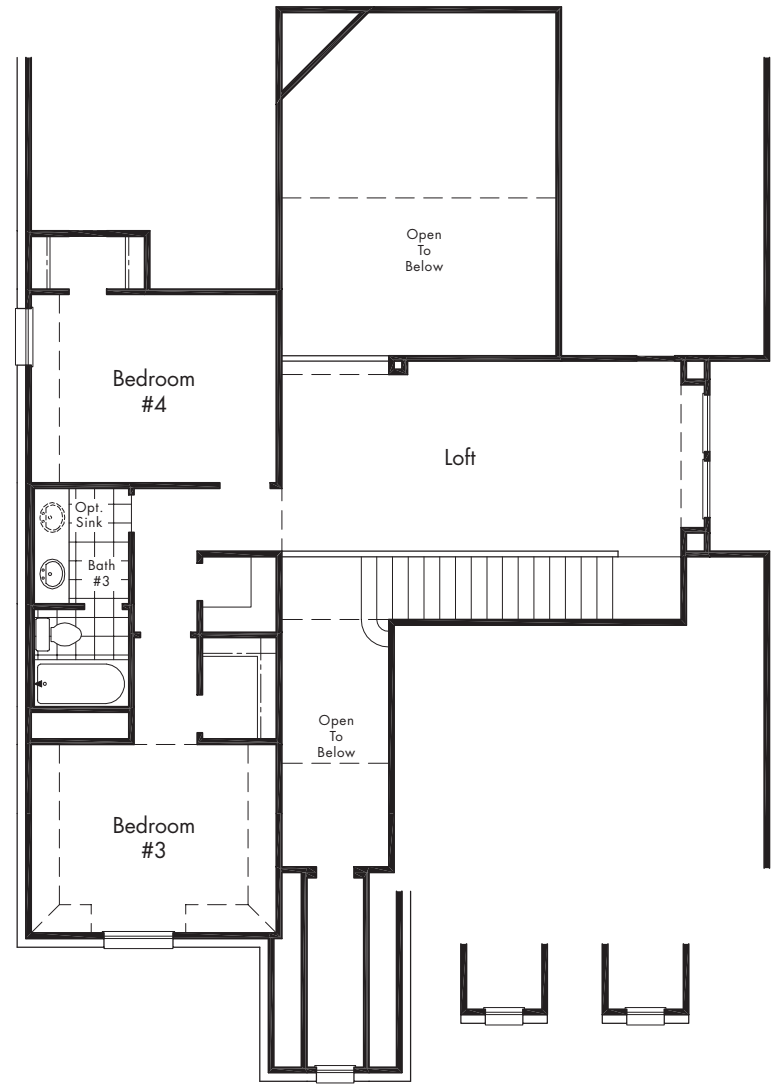

The Westbury (Elevation A)
shown with optional stone

The Westbury (Elevation B)
shown with optional stone

The Westbury (Elevation C)
shown with optional stone

The Westbury

Fireplace in Family Room Option
1275-50

Extended Patio Option
1500-25

Bay Window in Master Suite Option
1350-50

Box Bay Window in Master Suite Option
1350-55

Oversized Shower in lieu of Tub Master Bath Upgrade Option
1300-91

Separate Shower Master Bath Upgrade Option
1300-90

Lower Level

Upper Level