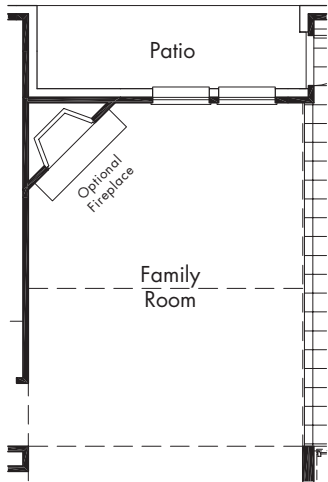

The Westbury (Elevation A)
shown with optional stone

The Westbury (Elevation B)
shown with optional stone

The Westbury (Elevation C)
shown with optional stone

The Westbury

Fireplace in Family Room Option
1275-50

Extended Patio Option
1500-25

Bay Window in Master Suite Option
1350-50

Box Bay Window in Master Suite Option
1350-55

Oversized Shower in lieu of Tub Master Bath Upgrade Option
1300-91

Separate Shower Master Bath Upgrade Option
1300-90

Lower Level

Upper Level