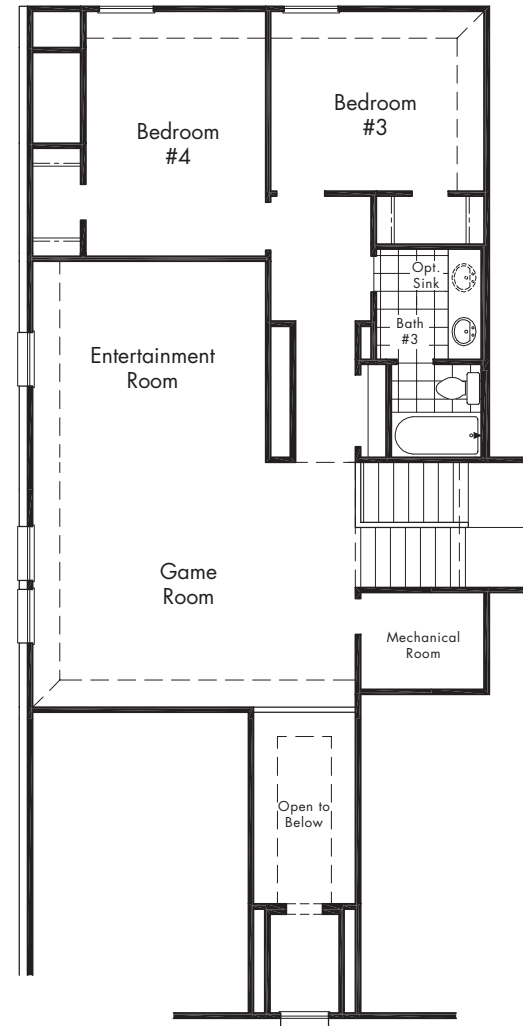

The Wakefield (Elevation A)
shown with optional stone

The Wakefield (Elevation B)
shown with optional stone

The Wakefield (Elevation C)
shown with optional stone

The Wakefield

Separate Shower Master Bath Upgrade Option
1300-90

Oversized Shower in lieu of Tub Master Bath Upgrade Option
1300-91

Extended Patio Option
1500-25

Fireplace in Family Room Option
1275-50

Box Bay Window in Master Suite Option
1350-55

Bay Window in Master Suite Option
1350-50

Lower Level

**Bedroom #5 Option
in lieu of Entertainment Room**
2000-41

Upper Level