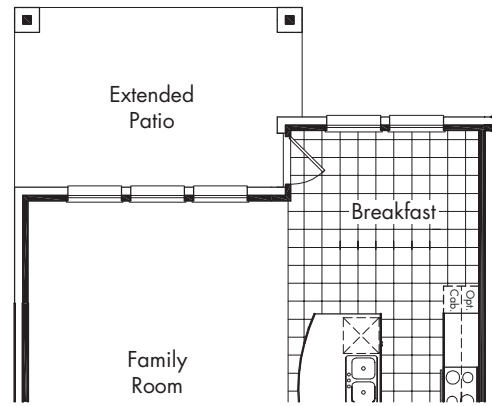

The Wakefield (Elevation A)
shown with optional stone

The Wakefield (Elevation B)
shown with optional stone

The Wakefield (Elevation C)
shown with optional stone

The Wakefield

Separate Shower Master Bath Upgrade Option
1300-90

Oversized Shower in lieu of Tub Master Bath Upgrade Option
1300-91

Extended Patio Option
1500-25

Fireplace in Family Room Option
1275-50

Box Bay Window in Master Suite Option
1350-55

Bay Window in Master Suite Option
1350-50

Lower Level

**Bedroom #5 Option
in lieu of Entertainment Room**
2000-41

Upper Level