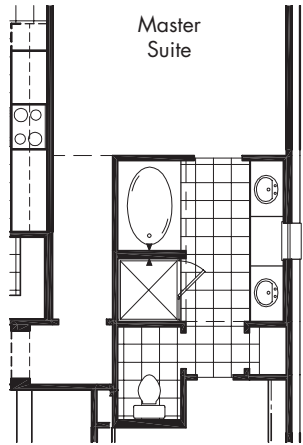

The Wakefield (Elevation A)
shown with optional stone

The Wakefield (Elevation B)
shown with optional stone

The Wakefield (Elevation C)
shown with optional stone

The Wakefield

Separate Shower Master Bath Upgrade Option
1300-90

Oversized Shower in lieu of Tub Master Bath Upgrade Option
1300-91

Extended Patio Option
1500-25

Fireplace in Family Room Option
1275-50

Box Bay Window in Master Suite Option
1350-55

Bay Window in Master Suite Option
1350-50

Lower Level

**Bedroom #5 Option
in lieu of Entertainment Room**
2000-41

Upper Level