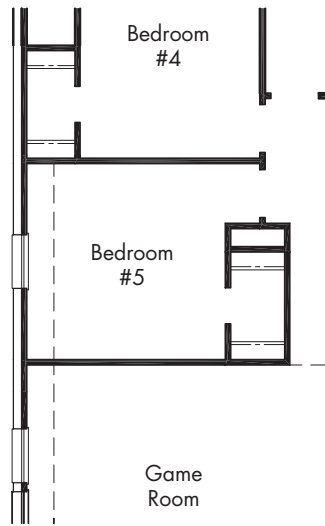

The Wakefield (Elevation A)
shown with optional stone

The Wakefield (Elevation B)
shown with optional stone

The Wakefield (Elevation C)
shown with optional stone

The Wakefield

Separate Shower Master Bath Upgrade Option
1300-90

Oversized Shower in lieu of Tub Master Bath Upgrade Option
1300-91

Extended Patio Option
1500-25

Fireplace in Family Room Option
1275-50

Box Bay Window in Master Suite Option
1350-55

Bay Window in Master Suite Option
1350-50

Lower Level

**Bedroom #5 Option
in lieu of Entertainment Room**
2000-41

Upper Level