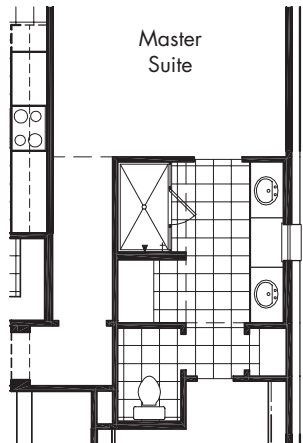

The Wakefield (Elevation A)
shown with optional stone

The Wakefield (Elevation B)
shown with optional stone

The Wakefield (Elevation C)
shown with optional stone

The Wakefield

Separate Shower Master Bath Upgrade Option
1300-90

Oversized Shower in lieu of Tub Master Bath Upgrade Option
1300-91

Extended Patio Option
1500-25

Fireplace in Family Room Option
1275-50

Box Bay Window in Master Suite Option
1350-55

Bay Window in Master Suite Option
1350-50

Lower Level

**Bedroom #5 Option
in lieu of Entertainment Room**
2000-41

Upper Level