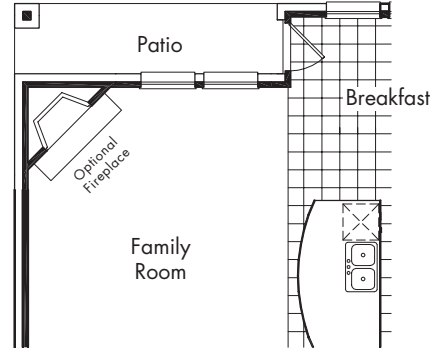

The Wakefield (Elevation A)
shown with optional stone

The Wakefield (Elevation B)
shown with optional stone

The Wakefield (Elevation C)
shown with optional stone

The Wakefield

Separate Shower Master Bath Upgrade Option
1300-90

Oversized Shower in lieu of Tub Master Bath Upgrade Option
1300-91

Extended Patio Option
1500-25

Fireplace in Family Room Option
1275-50

Box Bay Window in Master Suite Option
1350-55

Bay Window in Master Suite Option
1350-50

Lower Level

**Bedroom #5 Option
in lieu of Entertainment Room**
2000-41

Upper Level