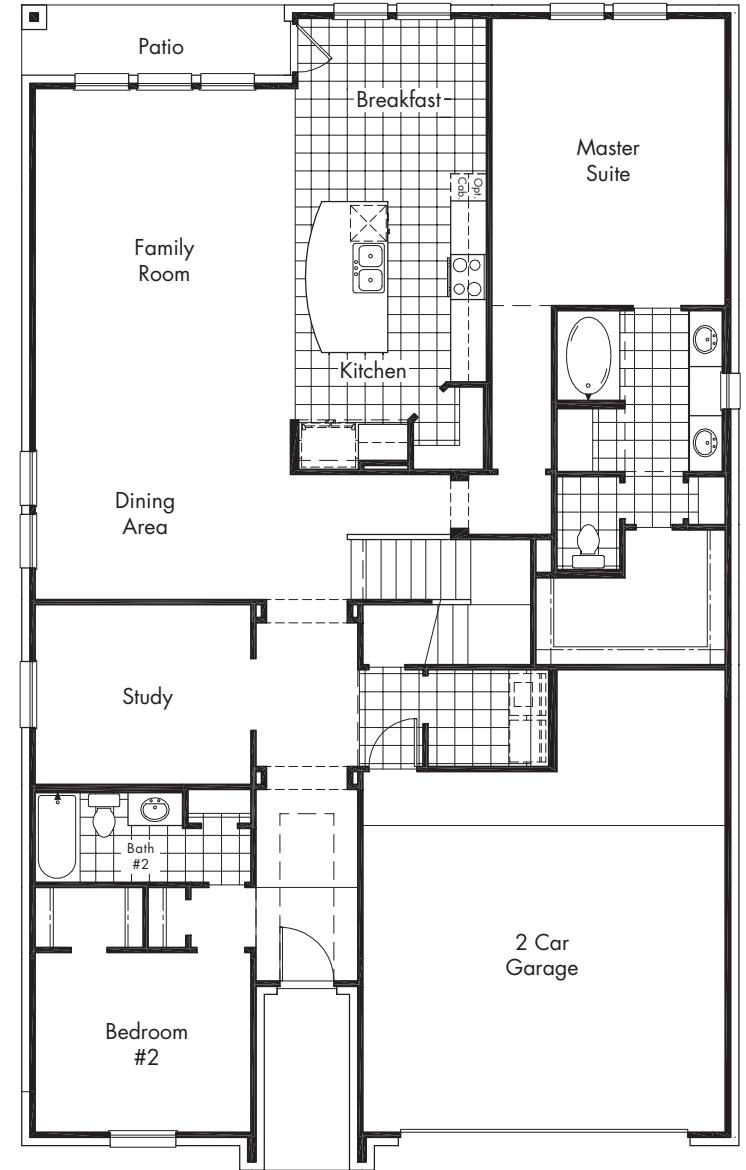

The Wakefield (Elevation A)
shown with optional stone

The Wakefield (Elevation B)
shown with optional stone

The Wakefield (Elevation C)
shown with optional stone

The Wakefield

Separate Shower Master Bath Upgrade Option
1300-90

Oversized Shower in lieu of Tub Master Bath Upgrade Option
1300-91

Extended Patio Option
1500-25

Fireplace in Family Room Option
1275-50

Box Bay Window in Master Suite Option
1350-55

Bay Window in Master Suite Option
1350-50

Lower Level

**Bedroom #5 Option
in lieu of Entertainment Room**
2000-41

Upper Level