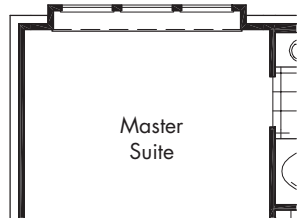

The Southport (Elevation A)
shown with optional stone

The Southport (Elevation B)
shown with optional stone

The Southport (Elevation C)
shown with optional stone

The Southport

Extended Patio Option
1500-25

Bay Window in Master Suite Option
1350-50

Box Bay Window in Master Suite Option
1350-55

Separate Shower Master Bath Upgrade Option
1300-90

Oversized Shower in lieu of Tub Master Bath Upgrade Option
1300-91