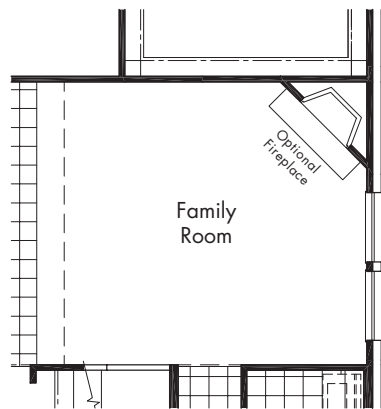

Bay Window in Master Suite Option
1350-50

Box Bay Window in Master Suite Option
1350-55

Separate Shower Master Bath Upgrade Option
1300-90

Oversized Shower in lieu of Tub Master Bath Upgrade Option
1300-91

Lower Level

Fireplace in Family Room Option
1275-50

Upper Level