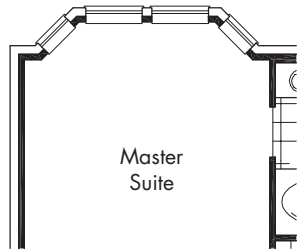

The Southport (Elevation A)
shown with optional stone

The Southport (Elevation B)
shown with optional stone

The Southport (Elevation C)
shown with optional stone

The Southport

Extended Patio Option
1500-25

Bay Window in Master Suite Option
1350-50

Box Bay Window in Master Suite Option
1350-55

Separate Shower Master Bath Upgrade Option
1300-90

Oversized Shower in lieu of Tub Master Bath Upgrade Option
1300-91