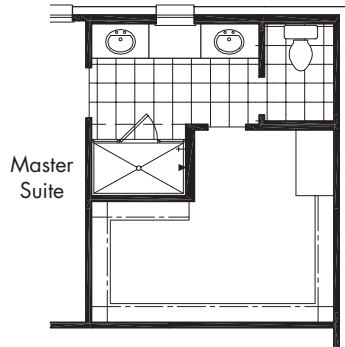

The Southport (Elevation A)
shown with optional stone

The Southport (Elevation B)
shown with optional stone

The Southport (Elevation C)
shown with optional stone

The Southport

Extended Patio Option
1500-25

Bay Window in Master Suite Option
1350-50

Box Bay Window in Master Suite Option
1350-55

Separate Shower Master Bath Upgrade Option
1300-90

Oversized Shower in lieu of Tub Master Bath Upgrade Option
1300-91

Lower Level

Fireplace in Family Room Option
1275-50

Upper Level