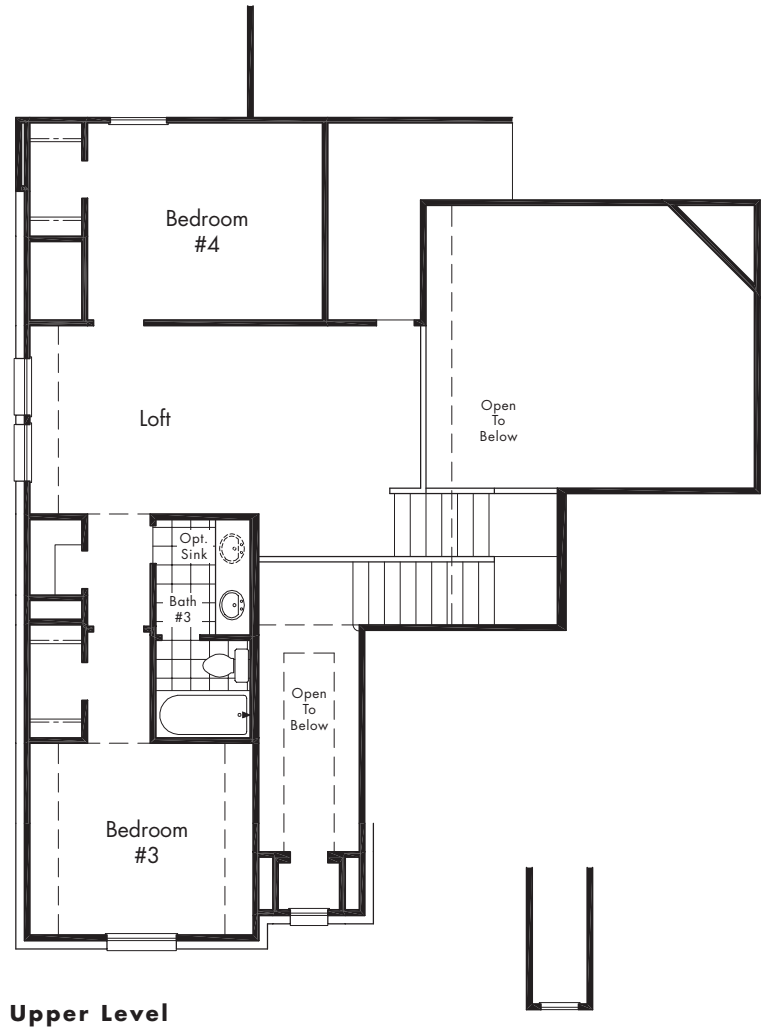

The Southport (Elevation A)
shown with optional stone

The Southport (Elevation B)
shown with optional stone

The Southport (Elevation C)
shown with optional stone

The Southport

Extended Patio Option
1500-25

Bay Window in Master Suite Option
1350-50

Box Bay Window in Master Suite Option
1350-55

Separate Shower Master Bath Upgrade Option
1300-90

Oversized Shower in lieu of Tub Master Bath Upgrade Option
1300-91

Lower Level

Fireplace in Family Room Option
1275-50

Upper Level