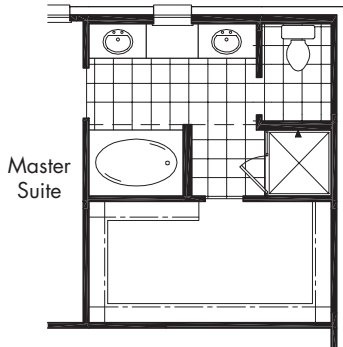

The Southport (Elevation A)
shown with optional stone

The Southport (Elevation B)
shown with optional stone

The Southport (Elevation C)
shown with optional stone

The Southport

Extended Patio Option
1500-25

Bay Window in Master Suite Option
1350-50

Box Bay Window in Master Suite Option
1350-55

Separate Shower Master Bath Upgrade Option
1300-90

Oversized Shower in lieu of Tub Master Bath Upgrade Option
1300-91

Lower Level

Fireplace in Family Room Option
1275-50

Upper Level