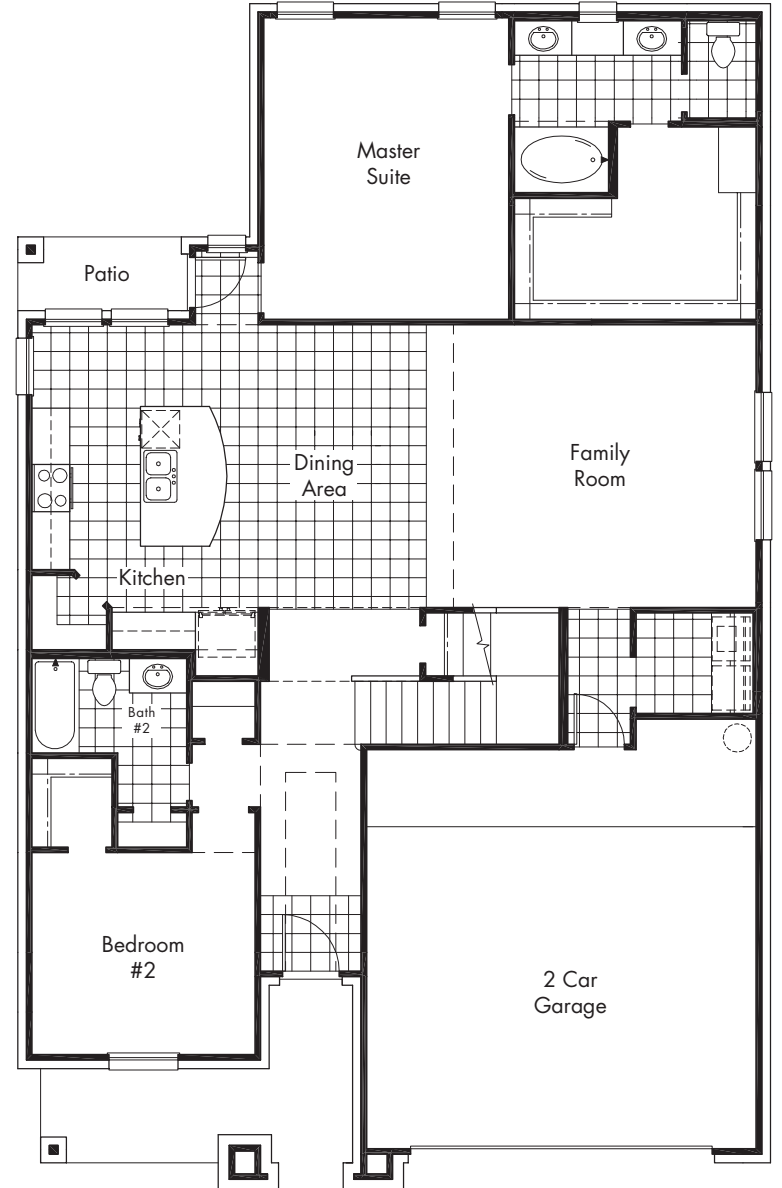

The Southport (Elevation A)
shown with optional stone

The Southport (Elevation B)
shown with optional stone

The Southport (Elevation C)
shown with optional stone

The Southport

Extended Patio Option
1500-25

Bay Window in Master Suite Option
1350-50

Box Bay Window in Master Suite Option
1350-55

Separate Shower Master Bath Upgrade Option
1300-90

Oversized Shower in lieu of Tub Master Bath Upgrade Option
1300-91

Lower Level

Fireplace in Family Room Option
1275-50

Upper Level