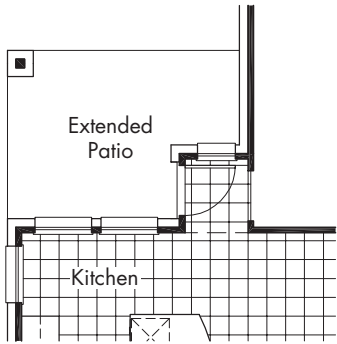

The Southport (Elevation A)
shown with optional stone

The Southport (Elevation B)
shown with optional stone

The Southport (Elevation C)
shown with optional stone

The Southport

Extended Patio Option
1500-25

Bay Window in Master Suite Option
1350-50

Box Bay Window in Master Suite Option
1350-55

Separate Shower Master Bath Upgrade Option
1300-90

Oversized Shower in lieu of Tub Master Bath Upgrade Option
1300-91