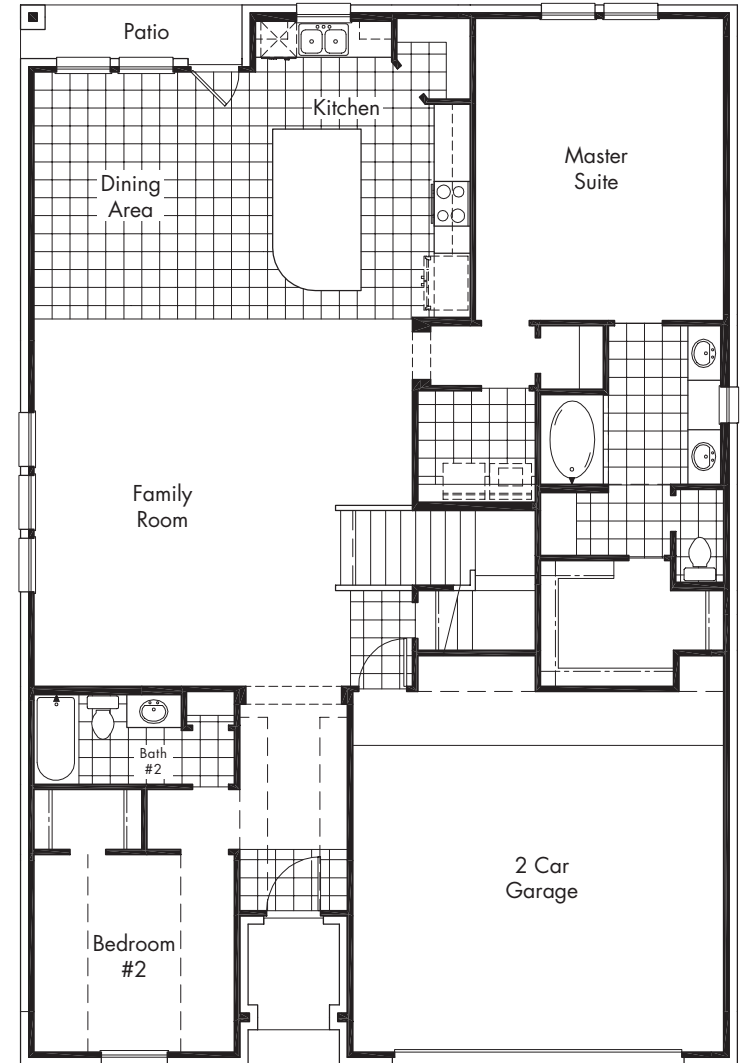

The Southland (Elevation A)
shown with optional stone

The Southland (Elevation B)
shown with optional stone

The Southland (Elevation C)
shown with optional stone

The Southland

**Separate Shower
Master Bath Upgrade Option**
1300-90

**Oversized Shower in lieu of Tub
Master Bath Upgrade Option**
1300-91

Extended Patio Option
1500-25

Fireplace in Family Room Option
1275-50

Lower Level

Bay Window in Master Suite Option
1350-50

Box Bay Window in Master Suite Option
1350-55

Upper Level