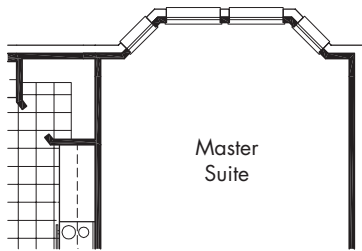

The Southland (Elevation A)
shown with optional stone

The Southland (Elevation B)
shown with optional stone

The Southland (Elevation C)
shown with optional stone

The Southland

**Separate Shower
Master Bath Upgrade Option**
1300-90

**Oversized Shower in lieu of Tub
Master Bath Upgrade Option**
1300-91

Extended Patio Option
1500-25

Fireplace in Family Room Option
1275-50

Lower Level

Bay Window in Master Suite Option
1350-50

Box Bay Window in Master Suite Option
1350-55

Upper Level