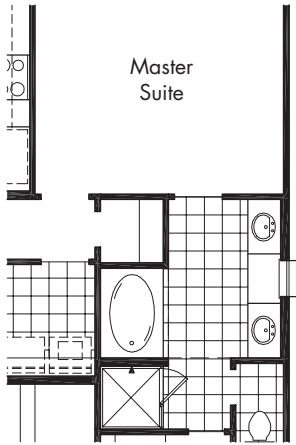

The Southland (Elevation A)
shown with optional stone

The Southland (Elevation B)
shown with optional stone

The Southland (Elevation C)
shown with optional stone

The Southland

**Separate Shower
Master Bath Upgrade Option**
1300-90

**Oversized Shower in lieu of Tub
Master Bath Upgrade Option**
1300-91

Extended Patio Option
1500-25

Fireplace in Family Room Option
1275-50

Lower Level

Bay Window in Master Suite Option
1350-50

Box Bay Window in Master Suite Option
1350-55

Upper Level