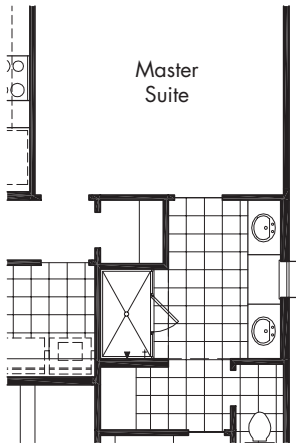

The Southland (Elevation A)
shown with optional stone

The Southland (Elevation B)
shown with optional stone

The Southland (Elevation C)
shown with optional stone

The Southland

**Separate Shower
Master Bath Upgrade Option**
1300-90

**Oversized Shower in lieu of Tub
Master Bath Upgrade Option**
1300-91

Extended Patio Option
1500-25

Fireplace in Family Room Option
1275-50

Lower Level

Bay Window in Master Suite Option
1350-50

Box Bay Window in Master Suite Option
1350-55

Upper Level