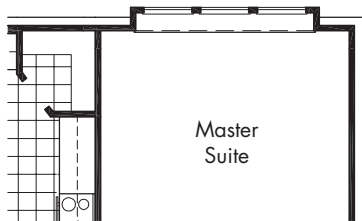

The Southland (Elevation A)
shown with optional stone

The Southland (Elevation B)
shown with optional stone

The Southland (Elevation C)
shown with optional stone

The Southland

**Separate Shower
Master Bath Upgrade Option**
1300-90

**Oversized Shower in lieu of Tub
Master Bath Upgrade Option**
1300-91

Extended Patio Option
1500-25

Fireplace in Family Room Option
1275-50

Lower Level

Bay Window in Master Suite Option
1350-50

Box Bay Window in Master Suite Option
1350-55

Upper Level