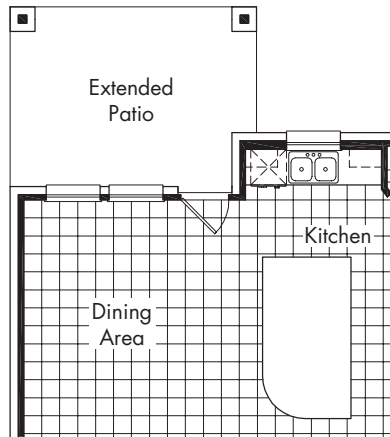

The Southland (Elevation A)
shown with optional stone

The Southland (Elevation B)
shown with optional stone

The Southland (Elevation C)
shown with optional stone

The Southland

**Separate Shower
Master Bath Upgrade Option**
1300-90

**Oversized Shower in lieu of Tub
Master Bath Upgrade Option**
1300-91

Extended Patio Option
1500-25

Fireplace in Family Room Option
1275-50

Lower Level

Bay Window in Master Suite Option
1350-50

Box Bay Window in Master Suite Option
1350-55

Upper Level