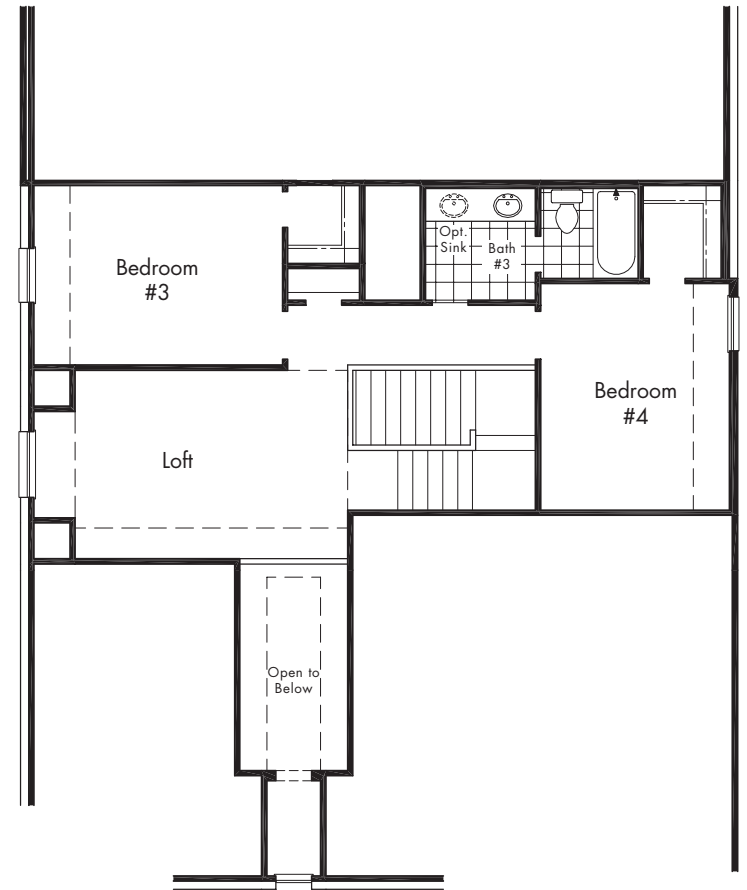

The Southland (Elevation A)
shown with optional stone

The Southland (Elevation B)
shown with optional stone

The Southland (Elevation C)
shown with optional stone

The Southland

**Separate Shower
Master Bath Upgrade Option**
1300-90

**Oversized Shower in lieu of Tub
Master Bath Upgrade Option**
1300-91

Extended Patio Option
1500-25

Fireplace in Family Room Option
1275-50

Lower Level

Bay Window in Master Suite Option
1350-50

Box Bay Window in Master Suite Option
1350-55

Upper Level