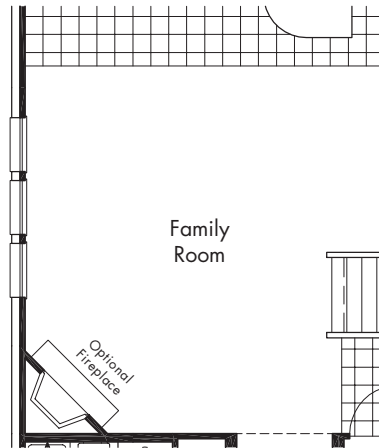

The Southland (Elevation A)
shown with optional stone

The Southland (Elevation B)
shown with optional stone

The Southland (Elevation C)
shown with optional stone

The Southland

**Separate Shower
Master Bath Upgrade Option**
1300-90

**Oversized Shower in lieu of Tub
Master Bath Upgrade Option**
1300-91

Extended Patio Option
1500-25

Fireplace in Family Room Option
1275-50

Lower Level

Bay Window in Master Suite Option
1350-50

Box Bay Window in Master Suite Option
1350-55

Upper Level