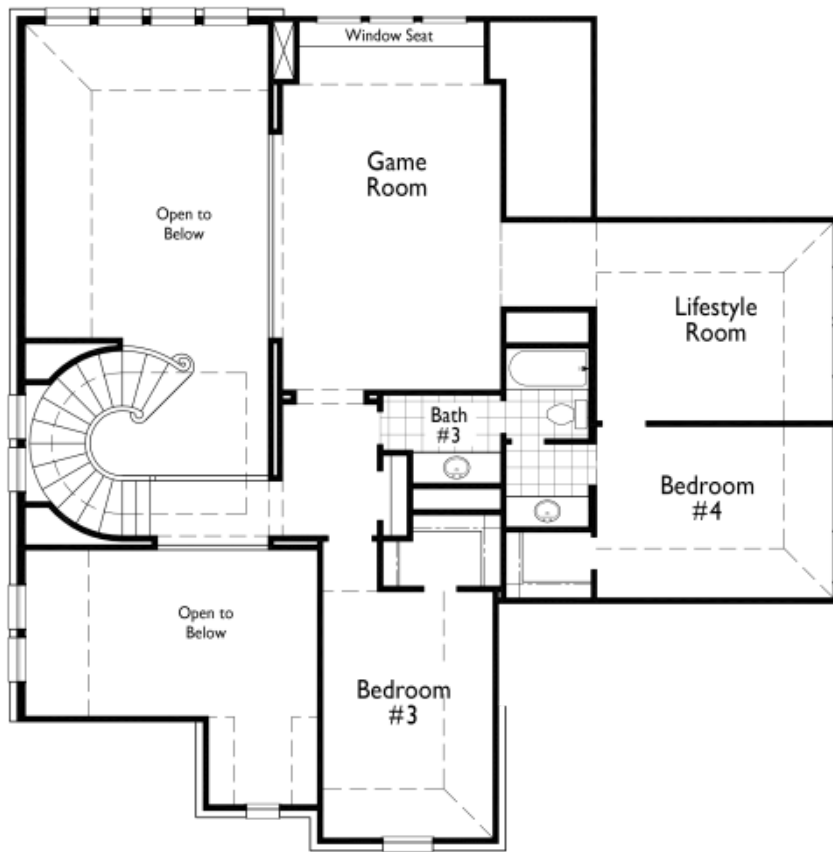

# 223 Plan in Cane Island

Starting at 4 Bedrooms | 3/1 Bathrooms | 3,748 sq ft

First floor

Second floor

**First floor**  
**Second floor**