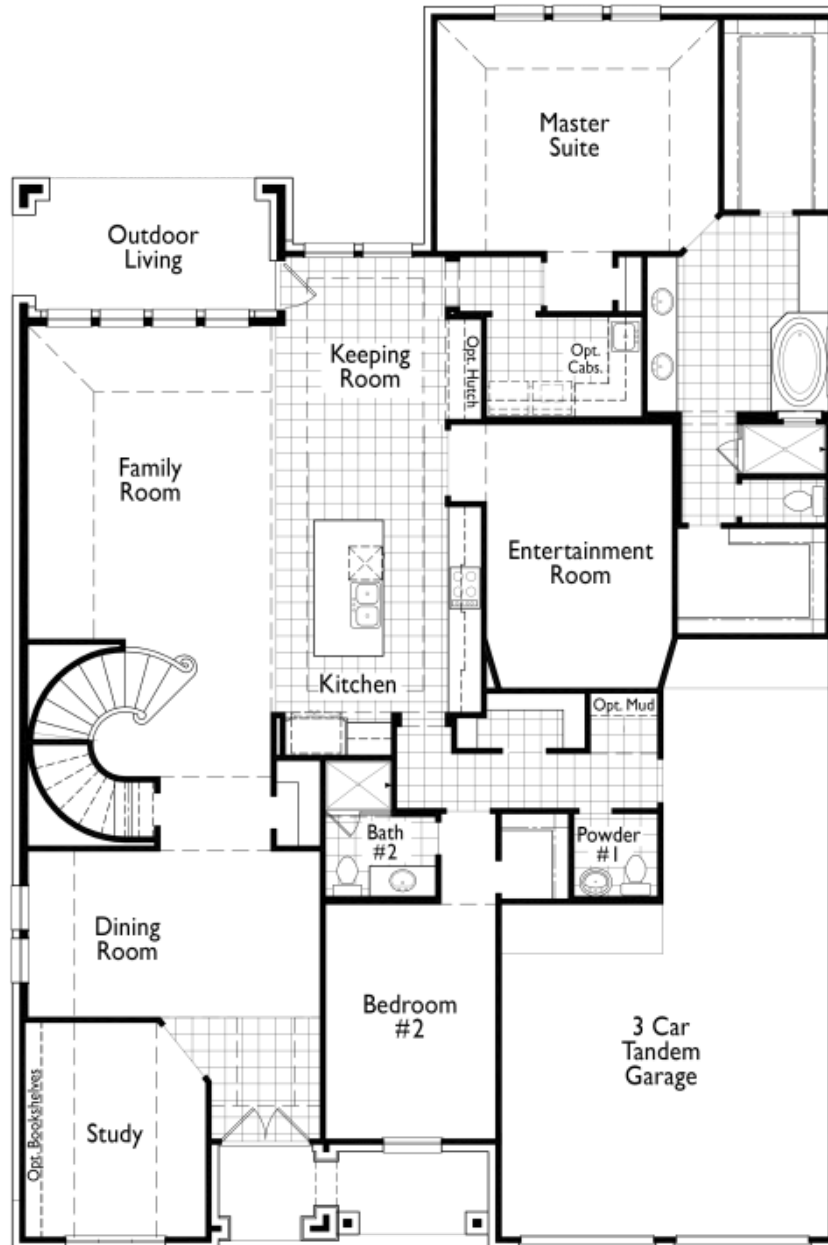

# 223 Plan in Cane Island

Starting at 4 Bedrooms | 3/1 Bathrooms | 3,748 sq ft

First floor

Second floor

**First floor**  
**Second floor**