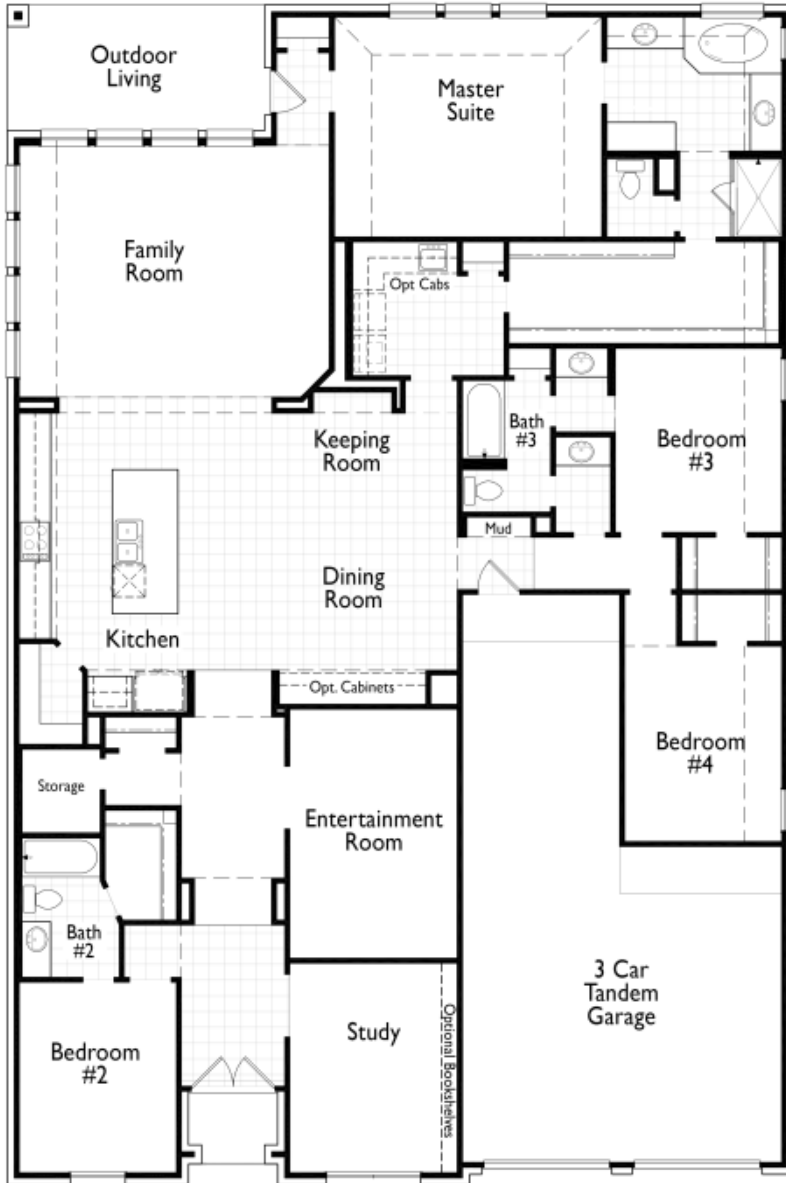

# 217 Plan in Cane Island

Starting at 4 Bedrooms | 3 Bathrooms | 2,965 sq ft

First floor

**First floor**