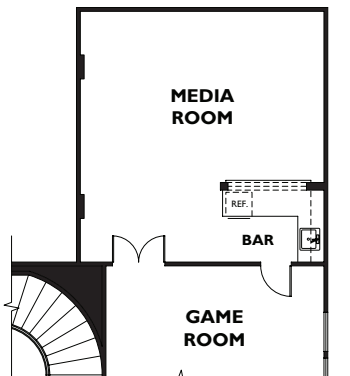

Plan 6050

Available Options

Optional 16' Stacking Slider
At Great Room

Optional Bay Window
At Master Room

Optional Extended
Outdoor Living

Optional 42" Direct Vent
Gas Fireplace
At Outdoor Living

Optional 36" Gas Fireplace
At Great Room

Optional 9070 Garage Doors

Optional Outdoor Kitchen
At Outdoor Living

Optional 4th Garage

Optional Media Room
w/ Bar

Optional Media Room