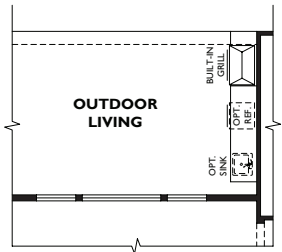

Plan 6050

Available Options

Optional 16' Stacking Slider
At Great Room

Optional Bay Window
At Master Room

Optional Extended
Outdoor Living

Optional 42" Direct Vent
Gas Fireplace
At Outdoor Living

Optional 36" Gas Fireplace
At Great Room

Optional 9070 Garage Doors

Optional Outdoor Kitchen
At Outdoor Living

Optional 4th Garage

Optional Media Room
w/ Bar

Optional Media Room