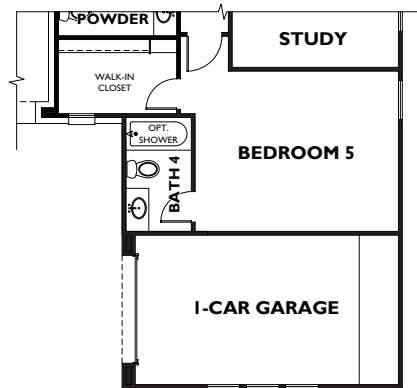

Plan 6050

Available Options

Optional 16' Stacking Slider
At Great Room

Optional Bay Window
At Master Room

Optional Extended
Outdoor Living

Optional 42" Direct Vent
Gas Fireplace
At Outdoor Living

Optional 36" Gas Fireplace
At Great Room

Optional 9070 Garage Doors

Optional Outdoor Kitchen
At Outdoor Living

Optional 4th Garage

Optional Media Room
w/ Bar

Optional Media Room