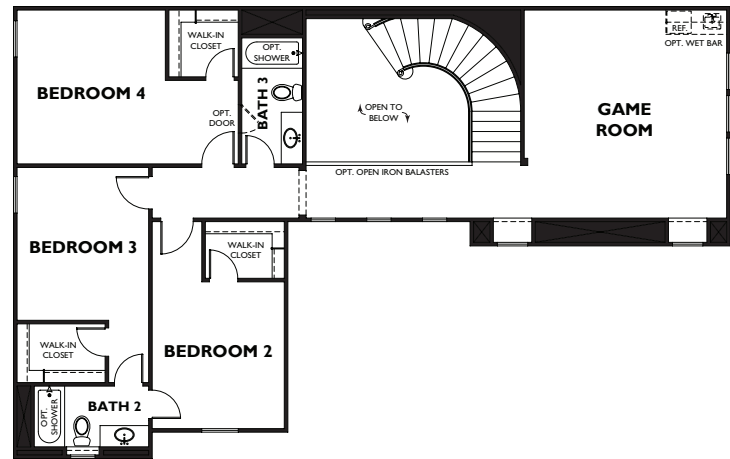

FIRST FLOOR

SECOND FLOOR

Spanish Territorial

French Country

Texas Traditional

Plans, specifications, options, bonus rooms, flex space, and special features are subject to change without notice. All options, bonus rooms, flex space and special features may not be represented on this insert and all are subject to availability and pricing by community, which can change without notice. Ask your sales counselor for details. 11-18 REV

Plan 6050

Available Options

Optional 16' Stacking Slider
At Great Room

Optional Bay Window
At Master Room

Optional Extended
Outdoor Living

Optional 42" Direct Vent
Gas Fireplace
At Outdoor Living

Optional 36" Gas Fireplace
At Great Room