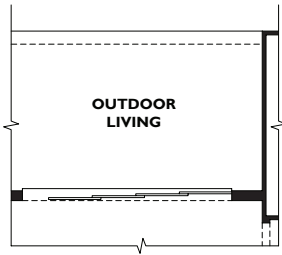

FIRST FLOOR

SECOND FLOOR

Spanish Territorial

French Country

Texas Traditional

Plans, specifications, options, bonus rooms, flex space, and special features are subject to change without notice. All options, bonus rooms, flex space and special features may not be represented on this insert and all are subject to availability and pricing by community, which can change without notice. Ask your sales counselor for details. 11-18 REV

Plan 6050

Available Options

Optional 16' Stacking Slider
At Great Room

Optional Bay Window
At Master Room

Optional Extended
Outdoor Living

Optional 42" Direct Vent
Gas Fireplace
At Outdoor Living

Optional 36" Gas Fireplace
At Great Room