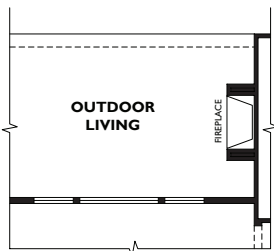

Plan 6050

Available Options

Optional 16' Stacking Slider
At Great Room

Optional Bay Window
At Master Room

Optional Extended
Outdoor Living

Optional 42" Direct Vent
Gas Fireplace
At Outdoor Living

Optional 36" Gas Fireplace
At Great Room

Optional 9070 Garage Doors

Optional Outdoor Kitchen
At Outdoor Living

Optional 4th Garage

Optional Media Room
w/ Bar

Optional Media Room