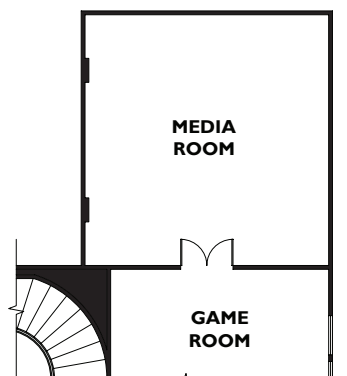

Plan 6050

Available Options

Optional 16' Stacking Slider
At Great Room

Optional Bay Window
At Master Room

Optional Extended
Outdoor Living

Optional 42" Direct Vent
Gas Fireplace
At Outdoor Living

Optional 36" Gas Fireplace
At Great Room

Optional 9070 Garage Doors

Optional Outdoor Kitchen
At Outdoor Living

Optional 4th Garage

Optional Media Room
w/ Bar

Optional Media Room