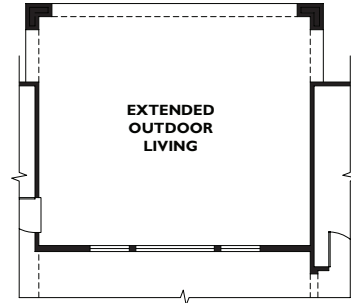

Plan 6050

Available Options

Optional 16' Stacking Slider
At Great Room

Optional Bay Window
At Master Room

Optional Extended
Outdoor Living

Optional 42" Direct Vent
Gas Fireplace
At Outdoor Living

Optional 36" Gas Fireplace
At Great Room

Optional 9070 Garage Doors

Optional Outdoor Kitchen
At Outdoor Living

Optional 4th Garage

Optional Media Room
w/ Bar

Optional Media Room