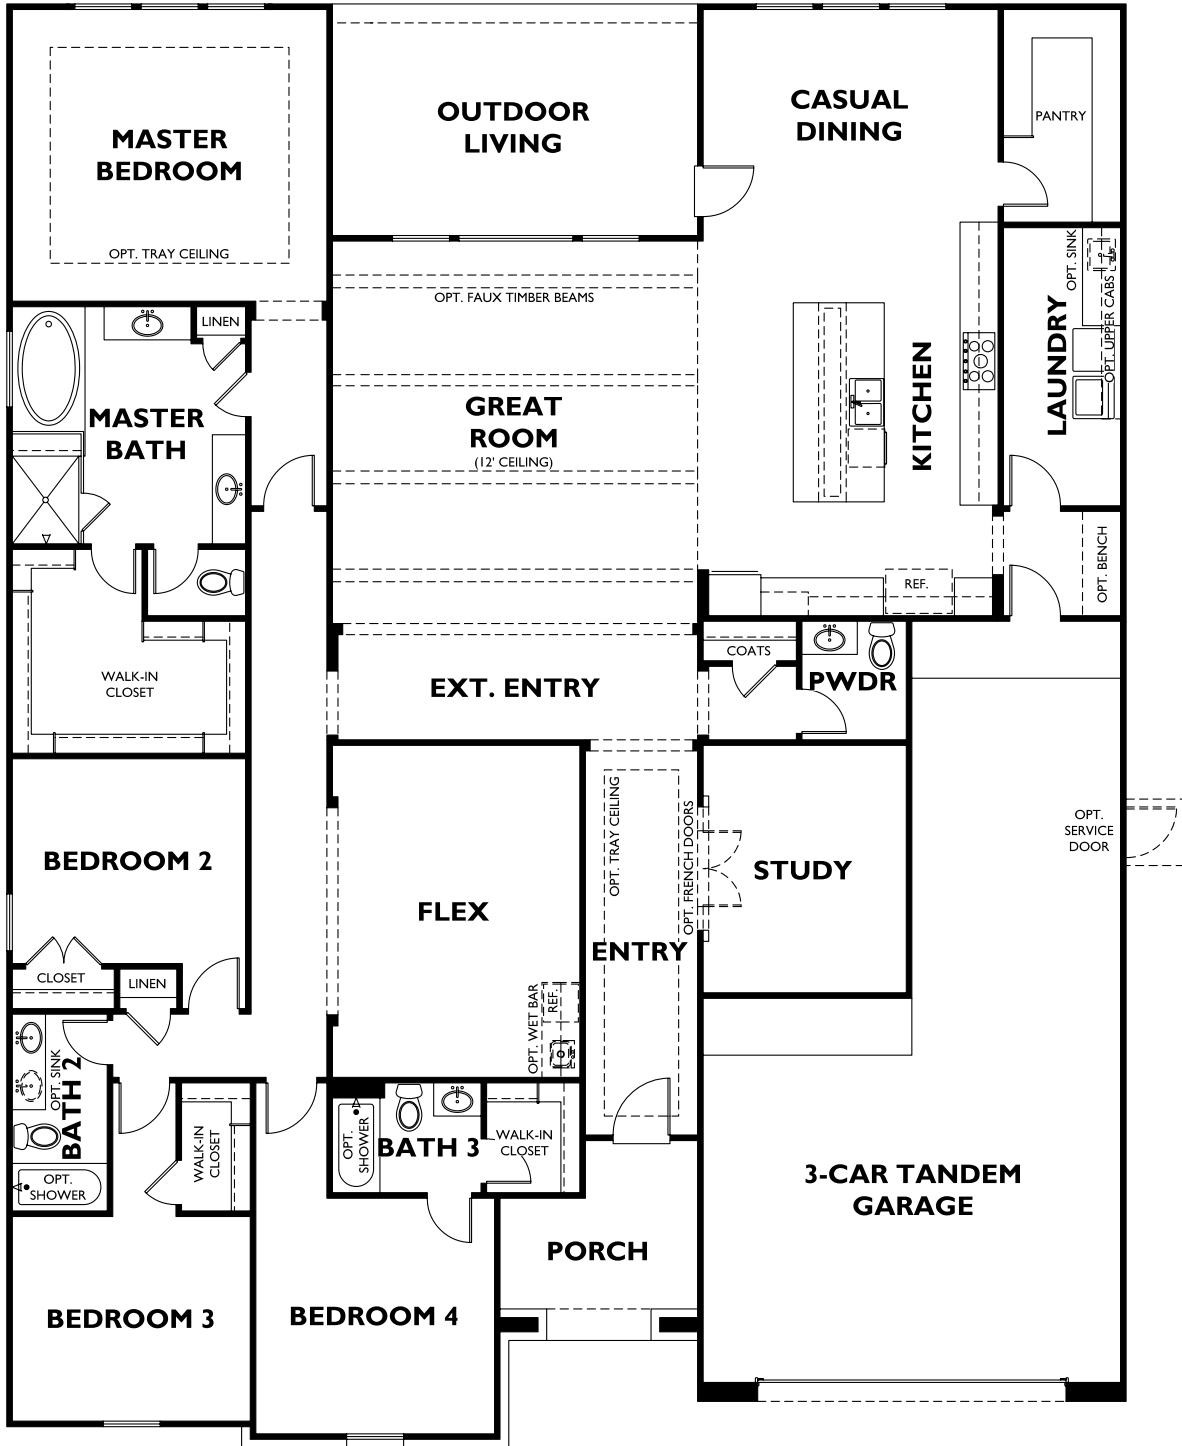

Cane Island | Plan 6010

4 Bedrooms - 3.5 Bathrooms - 3 Car Garage
7106 Founders Boulevard, Katy, TX 77493
(832) 869-4026

Elevation A

Renderings are Artist's conception only. Garage doors, windows, doors, paint, stones, roof tiles and other features may vary. Please see Sales Associate for details.

Floor 1

The following options are available but not selected : Base & Upper Cabinets at Casual Dining, Media Room, 12' Stacking Slider at Great Room, 36" Gas Fireplace at Great Room, Catering Kitchen, Bay Window at Master Bedroom, Extended Outdoor Living, 42" Direct Vent Gas Fireplace at Outdoor Living, Outdoor Kitchen at Outdoor Living