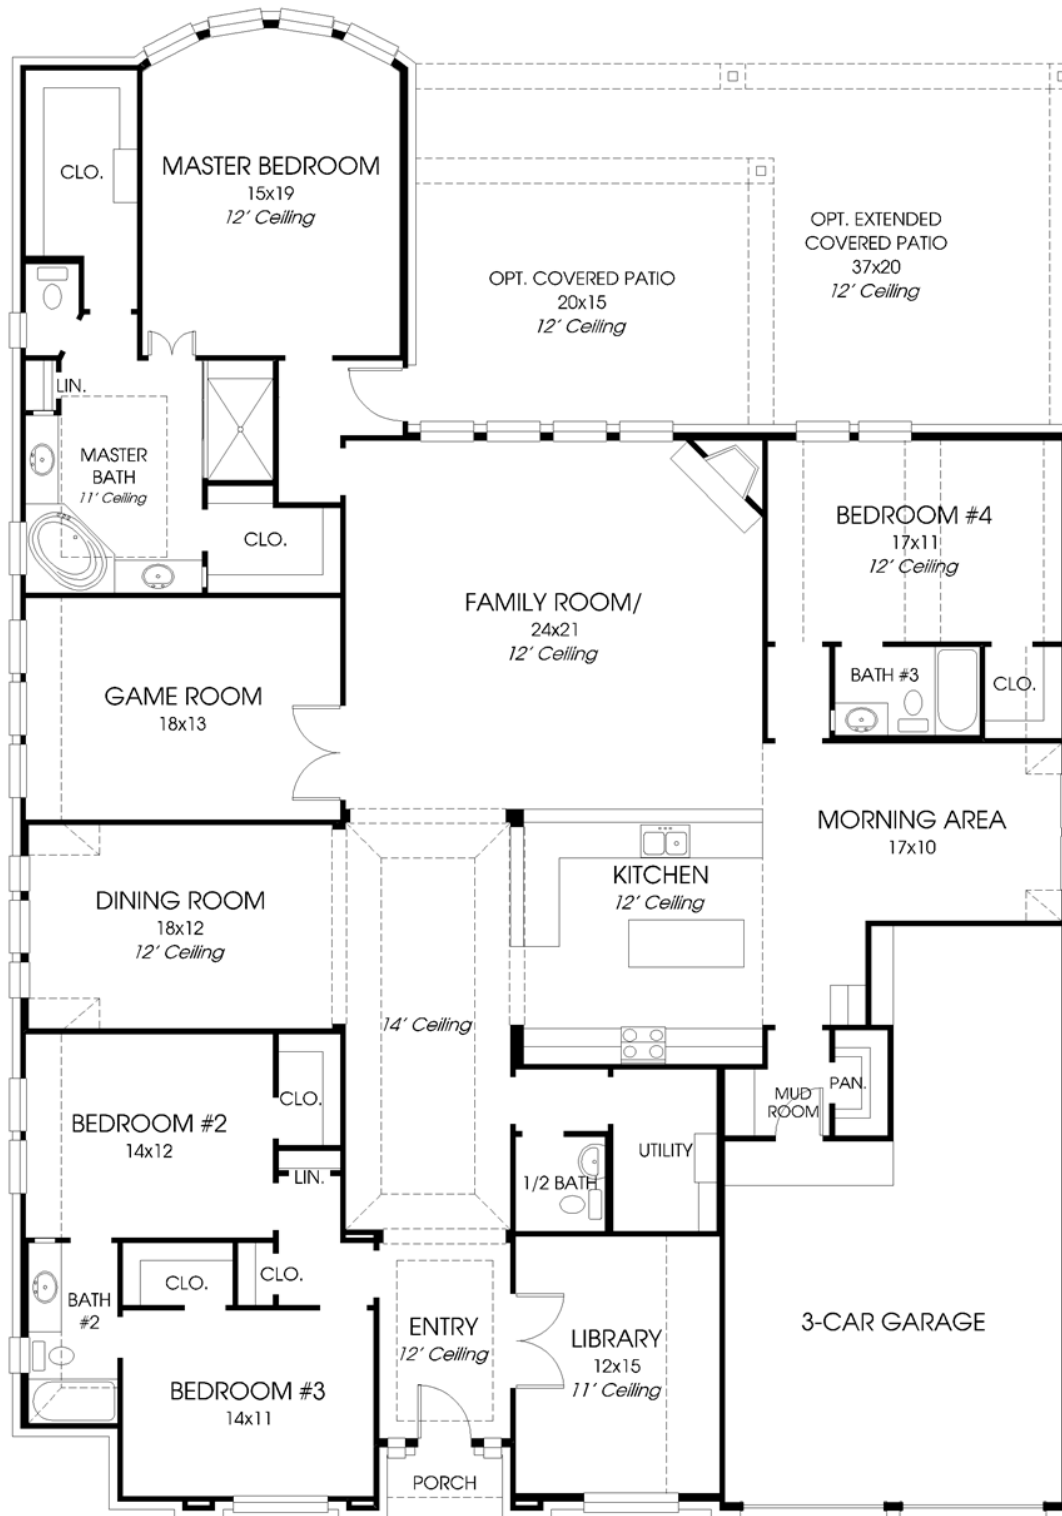

# DESIGNS

## Design 3578W

This home contains approximately 3,578 square feet.\*

\*See Page 2 for Details and Disclaimers.  
© Perry Homes, LLC 2015

11/17/2015  
(70' CL)