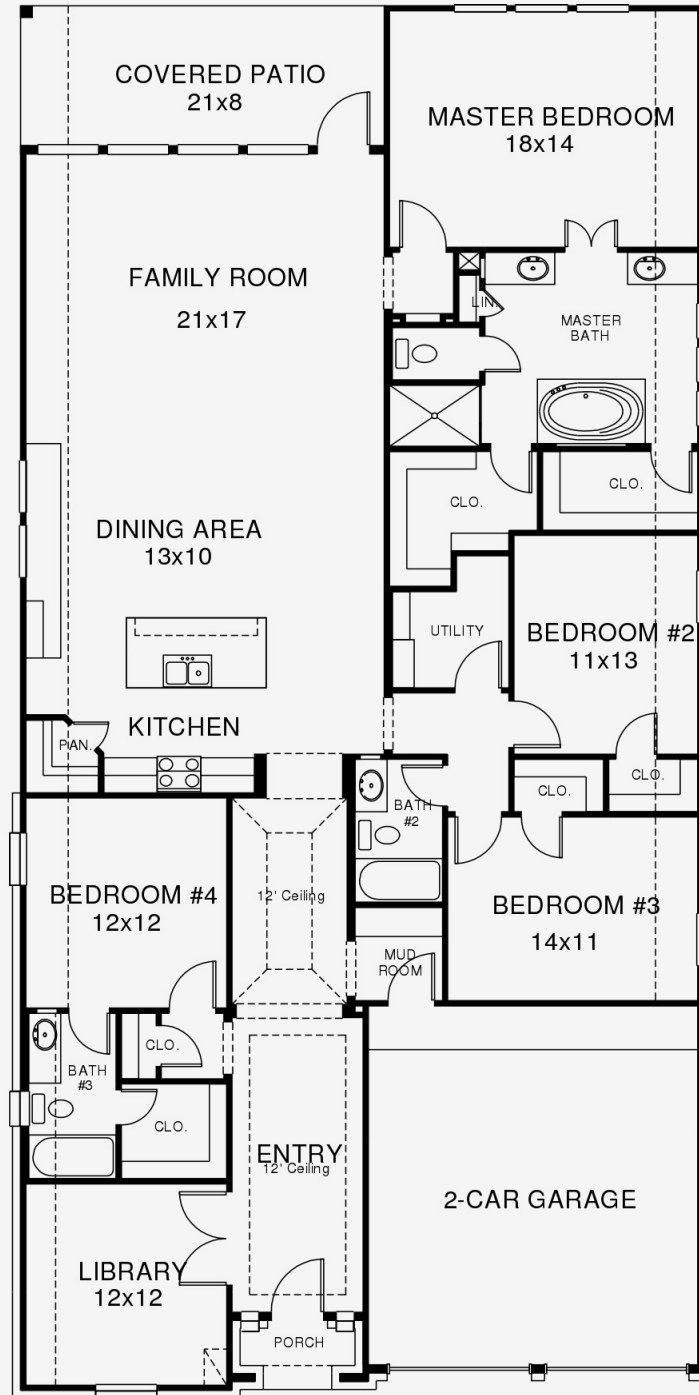

PERRY HOMES

2504W

2,504 SQ. FT. :: 1 FLOOR :: 4 BED :: 3 BATH :: 2-3 GARAGE

FIRST FLOOR

Please call 1-800-247-3779 or contact a Sales Professional in a Perry Homes Sales Center with any questions.

This design, as originally designed and prior to any personalization you make, is estimated to yield approximately the number of square feet shown above. All dimensions are approximate. Square footage may vary based on as-built dimension, configurations, plan options and/or the method of calculation.

© Perry Homes, LLC 2016

For more information (including office hours & driving directions), visit our website at www.PERRYHOMES.com

PERRY HOMES

2504W

2,504 SQ. FT. :: 1 FLOOR :: 4 BED :: 3 BATH :: 2-3 GARAGE