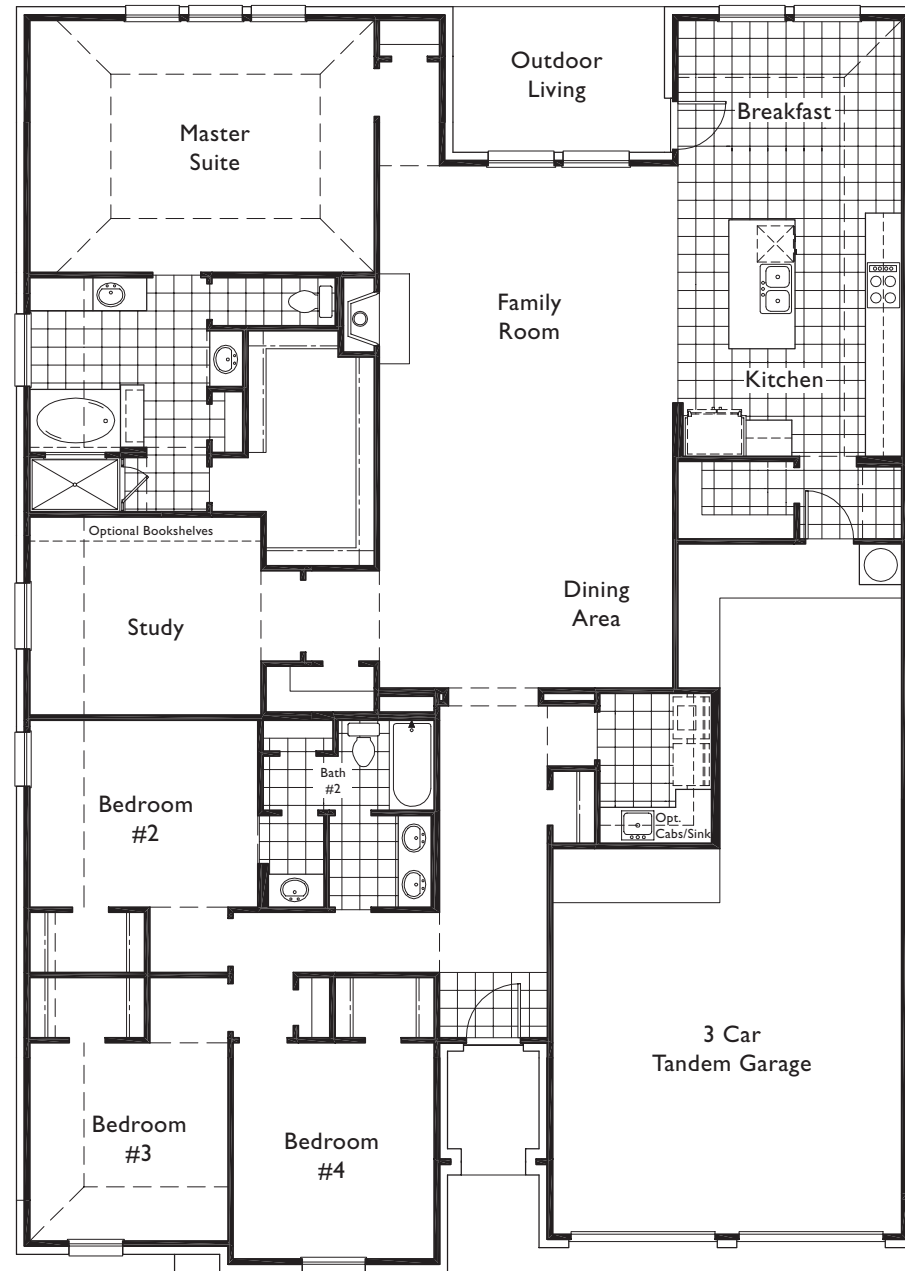

**PLAN 202** (Elevation A)  
*shown with optional stone*

**PLAN 202** (Elevation B)  
*shown with optional stone*

**PLAN 202** (Elevation C)  
*shown with optional stone*

**PLAN 202** (Elevation L)  
*shown with optional stone*

**PLAN 202** (Elevation E)  
*shown with optional stone*

**PLAN 202**

**Entertainment Room Option  
in lieu of Study**

2700-14

**Powder Bath ~ Full Bath Option  
in lieu of Jack & Jill Bath**

2500-42

**One Story Floor Plan**

**Extended Master Suite Option**

1225-01

**Extended Outdoor Living Option**

1500-25